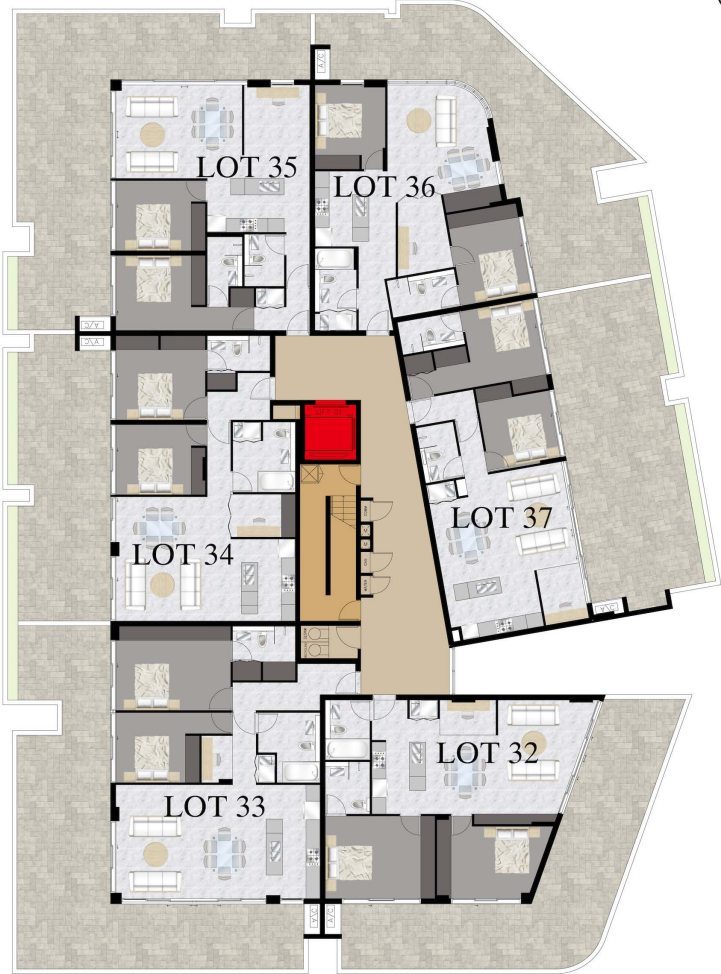

THE JORDAN

LEVEL 5
5 CULLEN AVE JORDAN SPRINGS NSW 2747

Information created @ 17/8/2018